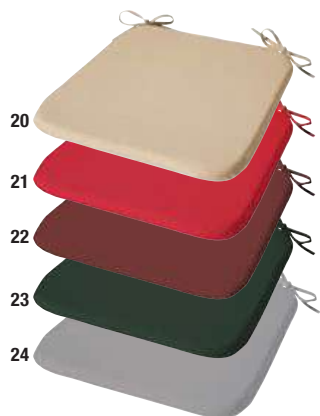

Seat cushion LINEARES

Available in various colors. Thanks to a zipper, the cushion cover can easily be removed from the foam filling. Dimensions cushion with backrest in total: 41.5x80x3 cm. Suitable for outdoors.

Material cover: 100% polyester.
Filling: Polyurethane. Removable!

	Without backrest	With backrest
WxLxH cm	42x42x3	41x38.5x3
beige	20 10089212	25 10089226
light red	21 10089218	26 10089231
bordeaux	22 10089213	27 10089227
dark green	23 10089214	28 10089228
stone grey	24 10089222	29 10089236
Pcs./pack	2	4
Pack €	14,98	41,96
Piece €	7,49	10,49

749

> Aluminum chair LIMONA see p. M50

4⁹⁹

Seat cushion PAGO

9⁹⁹

12⁹⁹

%

More information about quantity discount COUNTRYLINE at www.em-group.com

Seat cushion COUNTRYLINE

With its rustic check pattern, this seat cushion brings country house charm into your ambience. It is easy-care and hard-wearing and dries quickly.

Material: 100% polyester. Weight approx. 210 g/m².

LxWxH cm	39x34x2.5
30 red	30002587
31 burgundy	30002584
32 blue	30002583
33 green	30002586
34 grey	30002585
35 beige	30002582
Pcs./pack	4
Pack €	19,96
Piece €	4,99

Seat cushion PAGO

Seat cushion with contrast grey piping. The seat cushions have a high-quality 3 cm high foam core, which can be removed for washing via the seamed zipper.

Material: 100% polyester.

LxWxH cm	40x40x4
36 red	10000459
37 dark blue	10000456
38 green	10000458
39 beige	10000460
40 brown	10000457
41 anthracite	10000461
Piece €	9,99

Seat cushion ALICANTE

Made of micro velour with piping. Seat cushion with point quilting.

Material: 100% polyester. Weight approx. 180g/m².

WxLxH cm	42x42x4
42 beige	10003751
43 sand	10003754
44 anthracite	10003752
45 smoky blue	10003753
Piece €	12,99