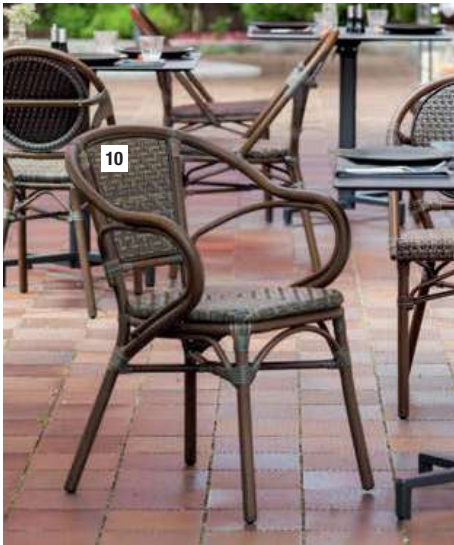

Furniture outdoor

- Aluminum in wood look
- Weatherproof
- Chair stackable

Chair with armrest
TOLIA

74⁹⁹

NEW 11, 12