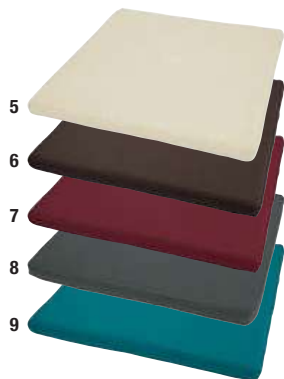

- Water-repellent
- UV-resistant
- Non-slip surface on the underside

Seat cushion
VINCENT

9⁹⁹