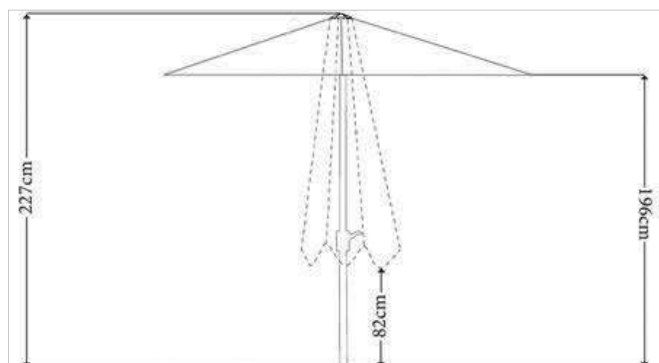

Sunshade SIROC

In the compact size of only 2x2 m, this high-quality sunshade with protective cover at an attractive price is the best choice if you have only little space, for example on the sidewalk! The small sunshade offers great advantages: The sturdy frame made of powder-coated aluminum, a stem with Ø 48 mm and 8 struts with WxD 13x22 mm can be easily opened with a crank. The highly water-repellent fabric with 250 g/m² made of 100 % polyester is UV-resistant 50+ and lightfast. Keep closed in strong winds.

Material: 100 % polyester. Easy opening by crank! Incl. protective cover! Sturdy struts! UV-protection 50+, lightfast, water-repellent!

	Shape	LxWxH cm	Weight kg	Color	Ref.	Piece €
1				burgundy	10082876	129,00
2	square	200x200x227	4.5	creamy-white	10082874	129,00
3				anthracite	10082875	129,00