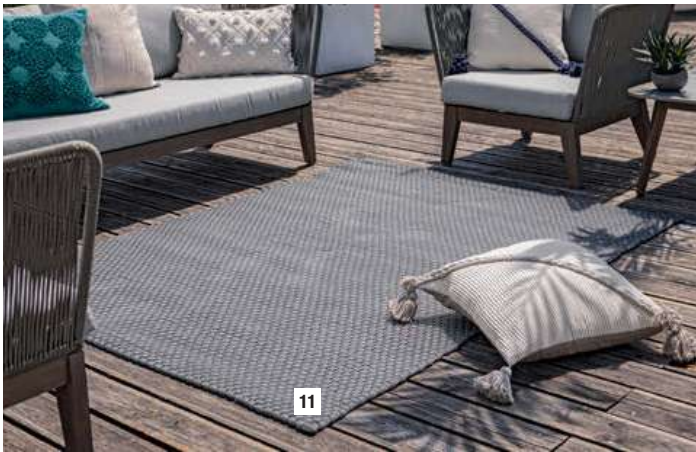

NEW

Carpet  
DANEL from  
**29,99**

- Waterproof
- Easy to clean
- UV-resistant
- Durable and robust
- Also suitable for indoor use

> Lounge VENTURA see p. M4

11

10

Robust, weatherproof & a real eye-catcher!