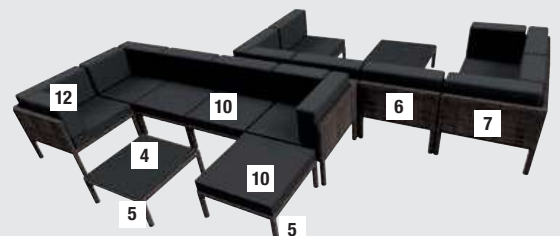

Combination examples