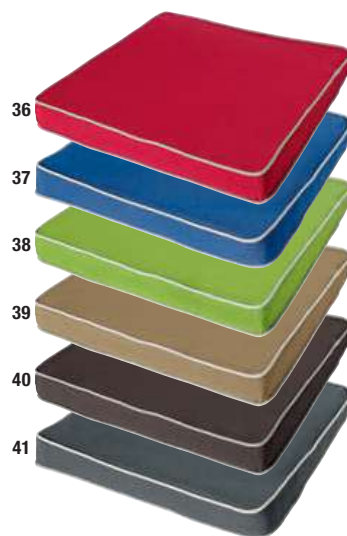

Seat cushion LINEARES

Available in various colors. Thanks to a zipper, the cushion cover can easily be removed from the foam filling. Dimensions cushion with backrest in total: 41.5x80x3 cm. Suitable for outdoors.

Material cover: 100% polyester.
Filling: Polyurethane. Removable!

	Without backrest	With backrest
WxLxH cm	42x42x3	41x38.5x3
beige	20 10089212	25 10089226
light red	21 10089218	26 10089231
bordeaux	22 10089213	27 10089227
dark green	23 10089214	28 10089228
stone grey	24 10089222	29 10089236
Pcs./pack	2	4
Pack €	14,98	41,96
Piece €	7,49	10,49

749

> Aluminum chair LIMONA see p. M50

4⁹⁹

Seat cushion PAGO

9⁹⁹

12⁹⁹

%

More information about quantity discount COUNTRYLINE at www.em-group.com

Seat cushion COUNTRYLINE

With its rustic check pattern, this seat cushion brings country house charm into your ambience. It is easy-care and hard-wearing and dries quickly.

Material: 100% polyester. Weight approx. 210 g/m².

LxWxH cm	39x34x2.5
30 red	30002587
31 burgundy	30002584
32 blue	30002583
33 green	30002586
34 grey	30002585
35 beige	30002582
Pcs./pack	4
Pack €	19,96
Piece €	4,99

Seat cushion PAGO

Seat cushion with contrast grey piping. The seat cushions have a high-quality 3 cm high foam core, which can be removed for washing via the seamed zipper.

Material: 100% polyester.

LxWxH cm	40x40x4
36 red	10000459
37 dark blue	10000456
38 green	10000458
39 beige	10000460
40 brown	10000457
41 anthracite	10000461
Piece €	9,99

Seat cushion ALICANTE

Made of micro velour with piping. Seat cushion with point quilting.

Material: 100% polyester. Weight approx. 180g/m².

WxLxH cm	42x42x4
42 beige	10003751
43 sand	10003754
44 anthracite	10003752
45 smoky blue	10003753
Piece €	12,99