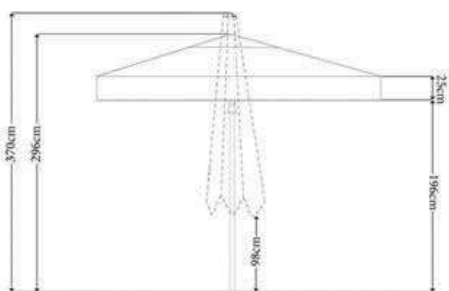

■ Stem: Wooden look

■ Stem: Anthracite

Professional sunshade ESPARTO

Professional large sunshade with extremely sturdy aluminum frame. The frame is powder-coated. The stem with Ø 60 mm and 8 reinforced struts (18x28 mm) give the sunshade the necessary stability. The UV-resistant, lightfast and extremely water-repellent cover with valance made of 230 g/m² polyester provides ideal protection against heat and UV rays. The integrated sliding system is supported by a spring inside the stem. This guarantees effortless opening and closing above the tables. Plastic covers at the end of the struts protect the lining. When opening and closing the large sunshade, watch out for objects and people. Please order at the same time: Plate base for stem Ø 60 mm.

Material: 100 % polyester.

High-quality lining! Reinforced struts! Plastic covers at the end of the struts! UV-protection 50+, lightfast, extremely water-repellent!

	LxWxH cm	Weight kg	Color	Color	Ref.	Piece €
2	350x350x370	21	Frame wooden look	ecru	10093995	329,00
3				grey	10093998	329,00
4			Frame anthracite	ecru	10008105	329,00
5				grey	10008107	329,00
6				burgundy	10008108	329,00