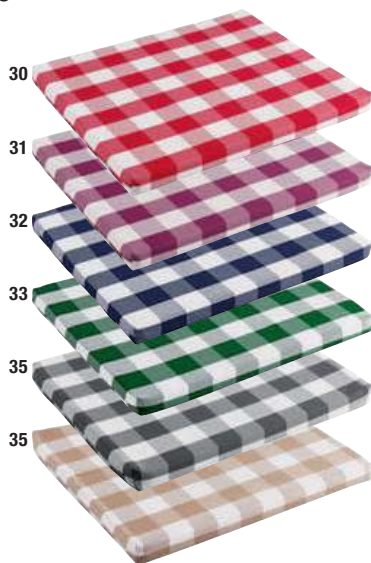

Seat cushion COUNTRYLINE

Seat cushion PAGO