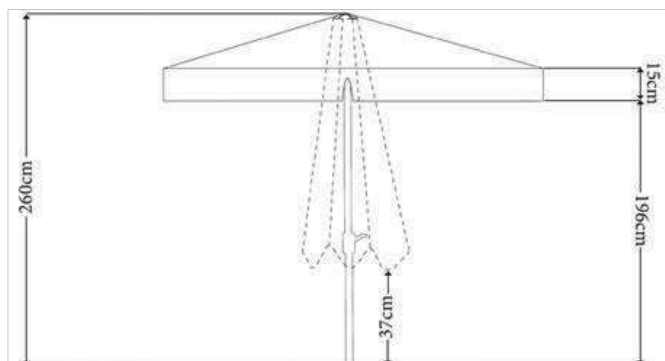

**Material: 100 % polyester. Easy opening by crank! Incl. protective cover! Sturdy struts! UV-protection 50+, lightfast, water-repellent!**

	Shape	LxWxH cm	Weight kg	Color	Ref.	Piece €
4	square	300x300x260	5.5	ecru	10089387	159,00
5				red	10089391	159,00
6				brown	10089386	159,00
7				grey	10089388	159,00