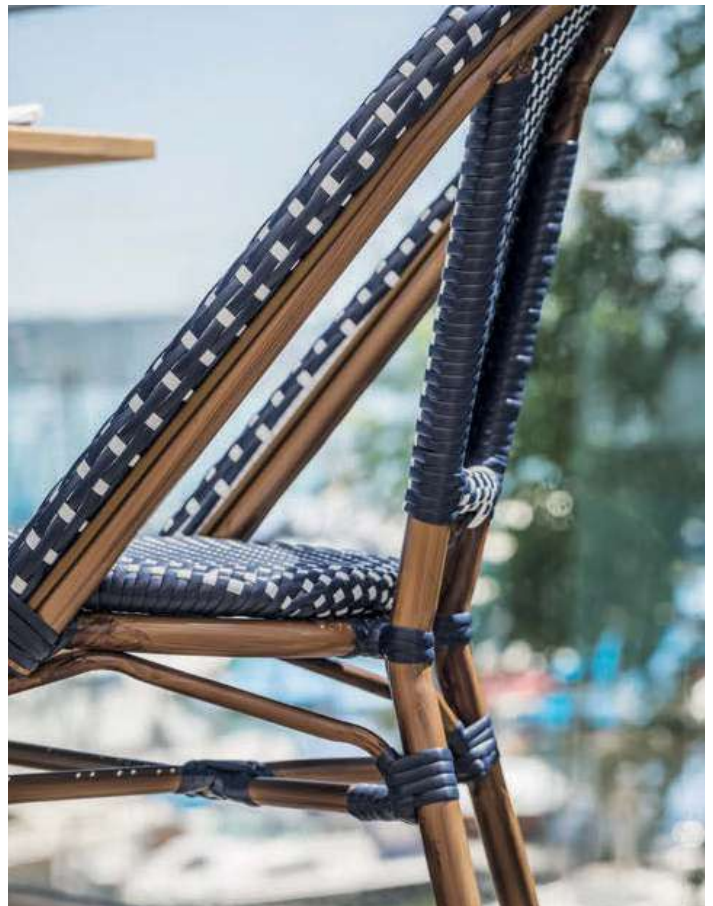

Chair ASTORIA

Robust outdoor chair made of an attractive material of aluminium and wickerwork. Incl. plastic glides. Delivered assembled.

Material frame: Powder-coated aluminum. Material seat: Plastic wickerwork.

Easy to clean! Stackable! Weatherproof!

	WxDxH cm	Seat height cm	Weight kg	Color	Ref.	Pcs./ pack	Pack €	Piece €
7	46x53x87.5	46	3	blue/white	30046949	2	149,98	74,99