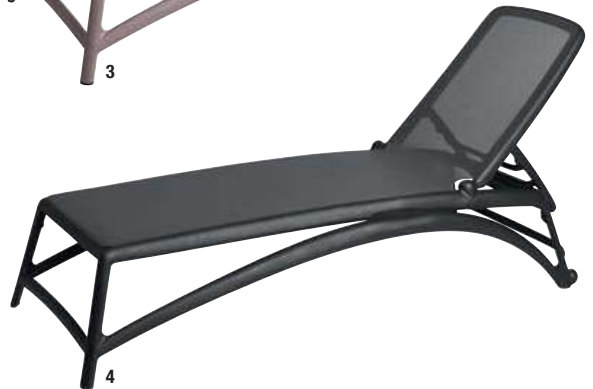

**Material: Eucalyptus wood with special matt lacquering.**

**Material lying surface: Rope (98 % polypropylene + 2 % polyeste yarn).**

**Delivered assembled! Foldable! With wheels! Backrest adjustable!**

	LxWxH cm	Weight kg	Ref.	Piece €
1	194x61x32	18	30045433	479,00

Large, rubberized wheel

Rope wickerwork

NEW

Lounger ATLANTICO  
249<sup>00</sup>

> Hand towel MEA at [www.em-group.com](http://www.em-group.com)

- With or without armrest
- Stackable

Side table ATLANTICO  
49<sup>99</sup>

### Lounger ATLANTICO

Perfect for your outdoor or spa area: Sun lounger with UV-resistant polypropylene fiberglass frame. With wheels and fully dyed cover made of breathable synthetic fabric. Four-way adjustable backrest. Armrests made of UV-resistant fiberglass polypropylene can be mounted in addition. Easy assembly of the armrests (screws included). Side table with non-slip feet caps and tray made of UV-resistant fiberglass polypropylene. The bottom of the side table can be removed by a clip system: This makes the table easy to clean and the bottom can also be used as a tray.