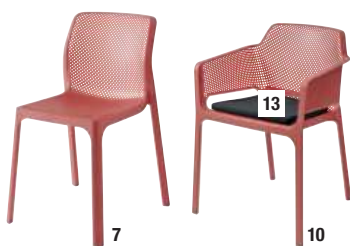

Makes a good mood in any weather

- Stackable
- UV-resistant
- Lightweight and hard-wearing

Chair without armrest
NIARA

69⁹⁹