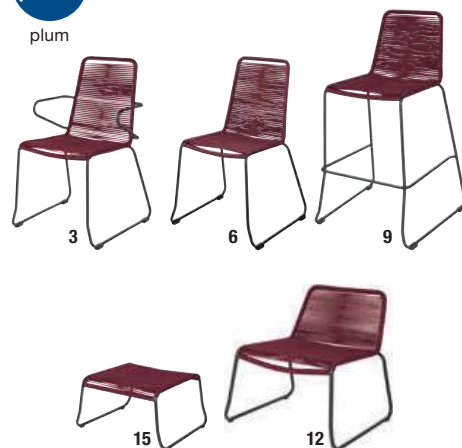

- Comfortable
- Stackable
- UV-resistant

Bar chair  
FILEA  
**109<sup>00</sup>**

Stool  
FILEA  
**69<sup>99</sup>**

**NEW**

plum

Galvanized steel frame

Comfortable due to dense Rope wickerwork

Chair glides with anti-scratch function

### Chair series FILEA

The innovative furniture series FILEA enriches every outdoor area. Whether as a chair with or without armrest, as a bar chair, lounge or stool - the weatherproof and stackable seating elements are not only convincing due to their modern design. They also stand on very stable frames made of powder-coated steel with plastic glides and make sitting comfortable thanks to a very dense Rope wickerwork made of a hard-wearing mix of polypropylene and polyester, which appears very natural in its feel and appearance.