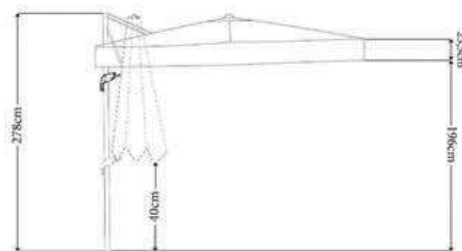

**Material stem: Powder-coated aluminum!**

**Material fabric: 100 % polyester.**

**Dimensions of the struts: WxD 14x24 mm! Delivery incl. cover!**

**Stem 7x5 cm with material thickness of 2 mm! UV-protection 50+!**