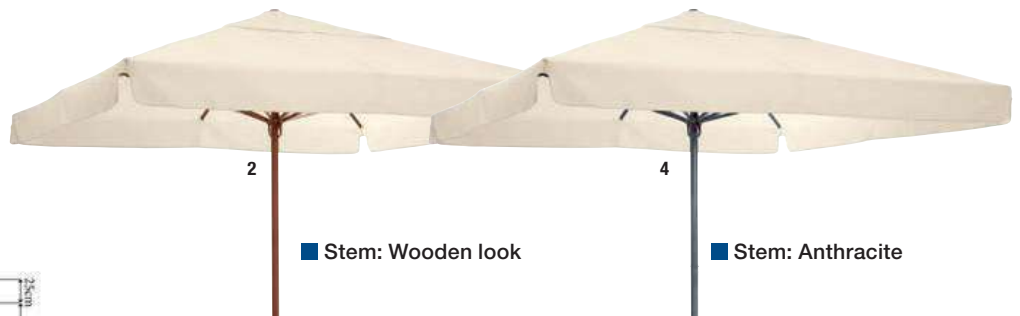

■ Stem: Wooden look

■ Stem: Anthracite

Professional sunshade ESPARTO

Professional large sunshade with extremely sturdy aluminum frame. The frame is powder-coated. The stem with Ø 60 mm and 8 reinforced struts (18x28 mm) give the sunshade the necessary stability. The UV-resistant, lightfast and extremely water-repellent cover with valance made of 230 g/m² polyester provides ideal protection against heat and UV rays. The integrated sliding system is supported by a spring inside the stem. This guarantees effortless opening and closing above the tables. Plastic covers at the end of the struts protect the lining. When opening and closing the large sunshade, watch out for objects and people. Please order at the same time: Plate base for stem Ø 60 mm.

Material: 100 % polyester.

High-quality lining! Reinforced struts! Plastic covers at the end of the struts! UV-protection 50+, lightfast, extremely water-repellent!

	LxWxH cm	Weight kg	Color	Color	Ref.	Piece €
2	350x350x370	21	Frame wooden look	ecru	10093995	329,00
3				grey	10093998	329,00
4			Frame anthracite	ecru	10008105	329,00
5				grey	10008107	329,00
6				burgundy	10008108	329,00