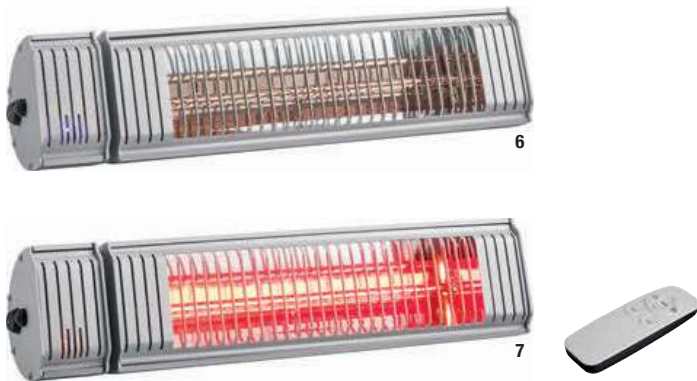

Infrared radiant heater
SAHARA, from
259⁰⁰

Infrared radiant heater SAHARA and TARIA

- Power of 1500 W or 2000 W
- Adjustable via smartphone or remote control
- Remote control: Six heating levels selectable
- Via app: Steplessly adjustable from 0 to 100 % and up to 100 infrared radiators can be controlled simultaneously or independently of each other
- With timer function, heat-up time 10 seconds
- Incl. mounting material, wall and ceiling mounting possible
- Infrared tube: Gold tube Ultra Low Glare
- Heating area: Outdoor 6-12 m², indoor up to 25 m²
- Range remote control/Bluetooth: 6/20 m
- System requirements app: Android from version 4.3, iOS Apple from version 7

Material: Aluminum housing with protective grid.

2 years warranty. CE mark.

Suitable for indoors and protected outdoor areas!

	6 SAHARA	7 TARIA
WxHxD cm	55.6x13x10.8	55.6x13x10.8
Connected load	1500 W / 230 V	2000 W / 230 V
Lifespan of the tube	3000 h	3000 h
Cable length max.	1.9 m	1.9 m
Protection class	IP 65	IP 65
Weight kg	2.5	2.5
Ref.	30003489	30003487
Piece €	259,00	289,00

Infrared radiant heater SONORIA with music

- Incl. 2 loudspeakers for streaming music from smartphone
- With 4 LED strips for music-sensitive backlight
- Adjustable via smartphone or remote control
- Remote control: Six heating levels selectable
- Via app: Steplessly adjustable from 0 to 100 % and up to 100 infrared radiators can be controlled simultaneously or independently of each other
- With timer function, heat-up time 10 seconds
- Incl. mounting material, wall and ceiling mounting possible
- Infrared tube: Gold tube Ultra Low Glare
- Heating area: Outdoor 6-12 m², indoor up to 25 m²
- Range remote control/Bluetooth: 6/20 m
- System requirements app: Android from version 4.3, iOS Apple from version 7

Material: Aluminum housing with protective grid. 2 years warranty. CE mark.

Suitable for indoors and protected outdoor areas!

	8
WxHxD cm	74x13x10.8
Connected load	2000 W / 230 V
Lifespan of the tube	3000 h
Cable length max.	1.9 m
Protection class	IP 65
Weight kg	3.9
Ref.	30003491
Piece €	379,00