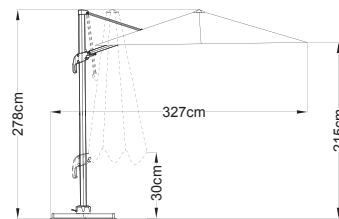

6

Hanging sunshade  
ELYO

349<sup>00</sup>

> Series TOLMINA see p. M25

Sunshades

For terrace or garden

Sturdy aluminum struts

Easy adjustment of the screen angle possible