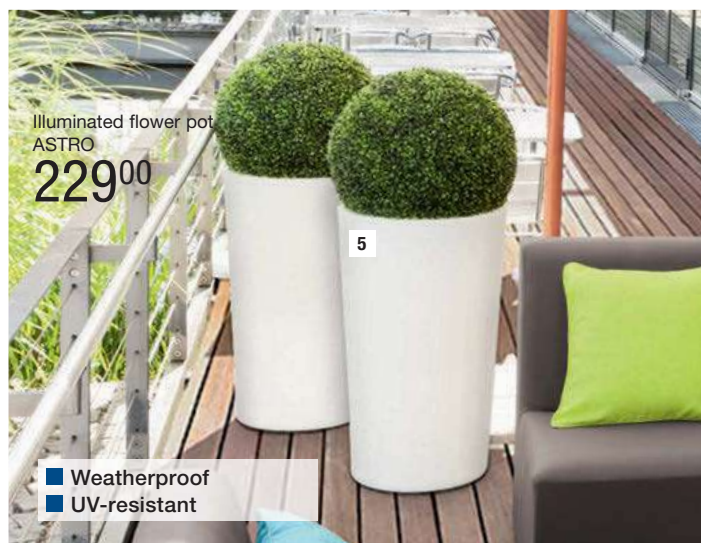

Illuminated flower pot
ASTRO

229⁰⁰

5

- Weatherproof
- UV-resistant

Illuminated flower pot ASTRO

Made of one piece. Temperature resistant from -60 °C to +80 °C. Suitable for indoors and outdoors all through the year. Delivery is without bulbs. Suitable for all energy saving lamps and and LED lamps of energy efficiency class A++ to A. Delivery is without bulbs.

Material: Polyethylene. UV-resistant! Waterproof! Weatherproof! Easy to clean! 2 years warranty!

	5
ØxH cm	49x83
Cont. l	40
Connected load	230 V
Bulb	25 W
Socket	E27
Weight kg	7.5
Cable length max.	3 m
Ref.	10082668
Piece €	229,00

Illuminated bar table
LUMINAR

409⁰⁰