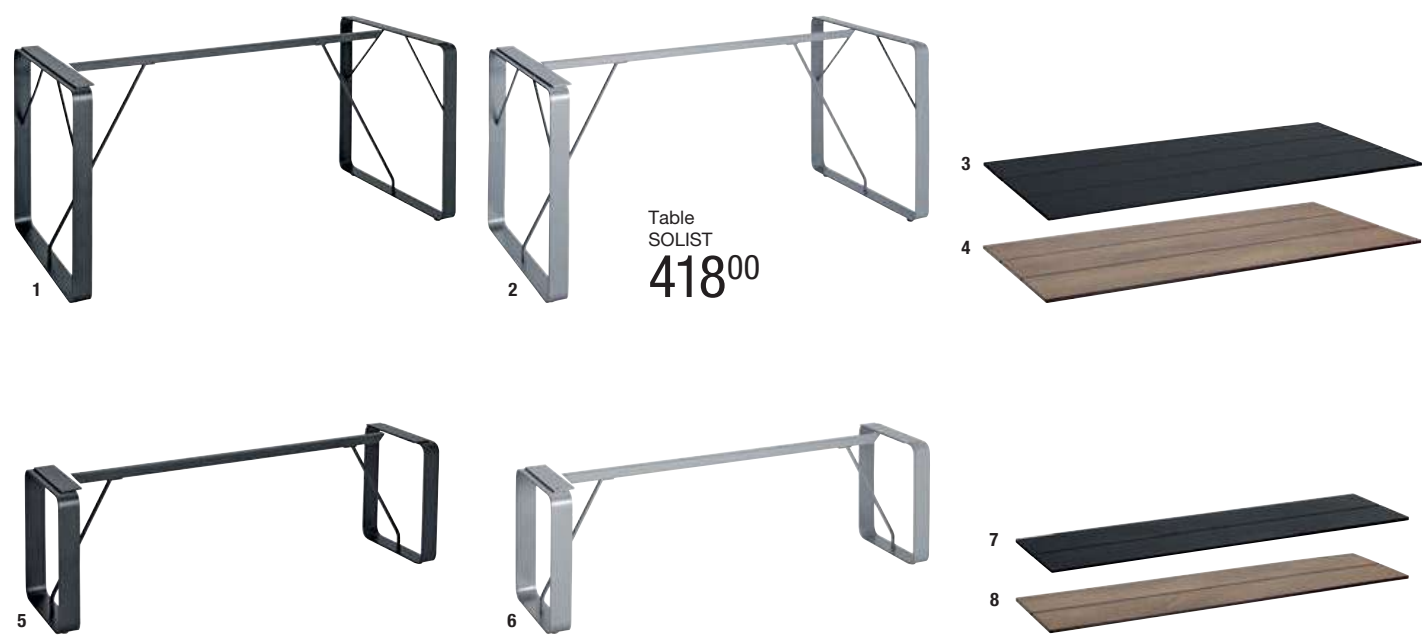

Easy assembly, delivered disassembled, incl. mounting material for our table tops.

■ 2 frame colors  
 ■ 2 table and bench top colors

Bench  
 SOLIST  
**248<sup>00</sup>**

Table  
 SOLIST  
**418<sup>00</sup>**

**Furniture series SOLIST**

Individual design through a modern material mix for every season and weather! Combine the frames made of absolutely weather-resistant, galvanized and powder-coated steel with the table and bench tops. These consist of high-quality compact laminate in modern and easy to clean decors. The upper side of the top is divided by narrow milled sections, resulting in a harmonious appearance. The benches can be pushed under the tables to save space and can also be linked theft-proof. Mounting material for the table top is included in the frame.