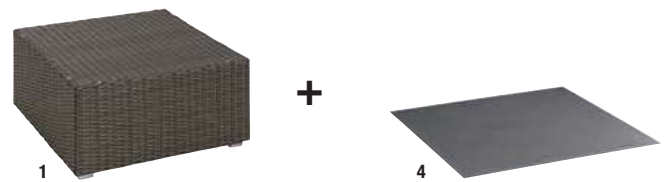

2. Complete your selection with a table