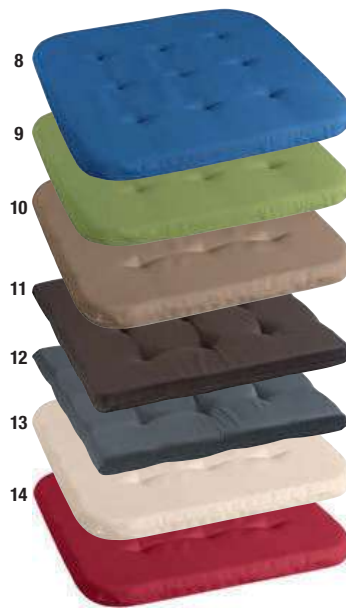

Seat cushion
KLIA
6⁹⁹