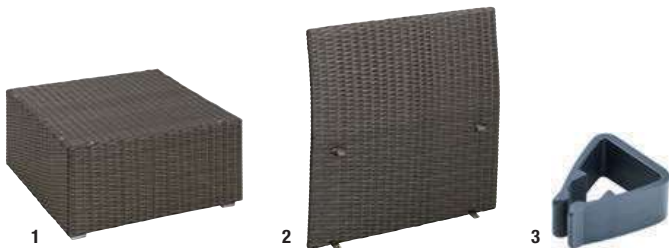

1. Select a base element and add side elements if required