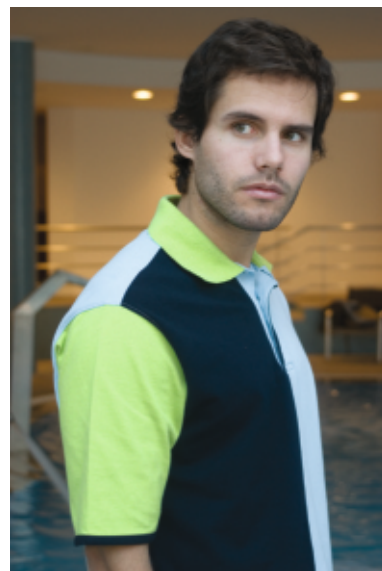

ref.: **POL 4000/270**
cor: 04
tamanho: XS - 4XL

Polo shirt

ref.: **POL 4000/270**
color: 04
size: XS - 4XL

Chinelos

obs: ver secção de acessórios

Slippers

obs: check the accessories section

Calção
ref.: CAL 4002/278
cor: 01
tamanho: 32 - 62