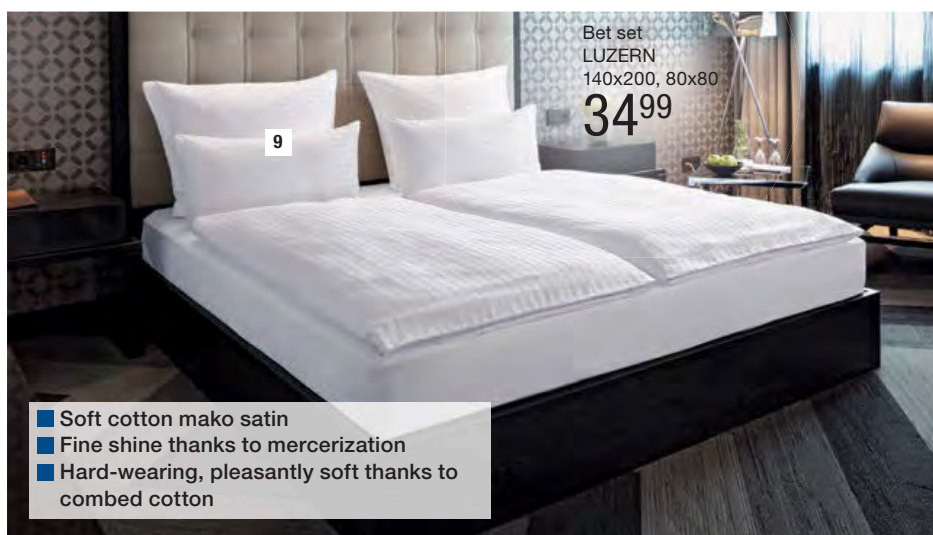

- Soft cotton mako satin
- Fine shine thanks to mercerization
- Hard-wearing, pleasantly soft thanks to combed cotton

Bed linen LUZERN

Very high-quality, durable damask quality for maximum sleeping comfort. The stripe design has a width of 8 mm and runs horizontally. The fine-thread, combed yarn combined with a silky shine meets the requirements of the best hotel quality.

Material: 100% cotton, super combed, mercerized, 95 °C washable, chlorine resistant.

Weight approx. 120 g/m².

Closure: Hotel closure.

WxL cm	Bed set		Pillow cover			
	135x200 80x80	155x220 80x80	40x40	40x80	60x80	80x80
9 white	10076297	10076301	10076291	10076292	10076293	10076296
10 vanilla	10076314	10076318	10076308	10076309	10076310	10076313
Set/Piece €	34,99	44,99	6,99	8,99	9,99	10,99