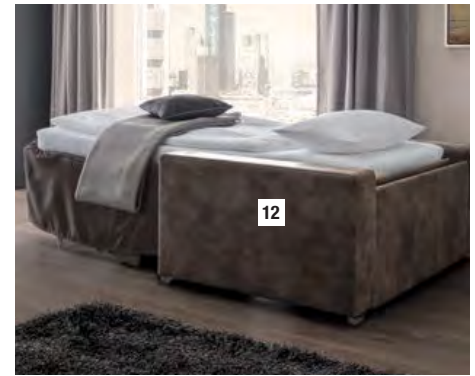

- Quick changing from armchair to extra bed
- Lying surface of 90x200 cm
- Mattress included

Chair-bed

- Matching color and fabric concept to the box spring beds
- Elegant and fast solution of a extra bed, by unfolding the armchair becomes a 90x200 cm extra bed
- Easy handling
- High-quality comfort foam mattress with a height of 11 cm is already integrated - a replacement mattress can be offered if desired at any time
- Durable folding mechanism & high-quality suspension
- Legs made of metal
- Dimension folded: Width 134 cm, height 85 cm and length 95 cm
- Dimension unfolded: Width 134 cm, height 58 cm and length 210 cm

	WxLxH cm	Cover fabric	Color	Ref.	Set €
8	134x95x85	Manhattan fabric	light grey	10001320	599,00
9			sand	10001319	599,00
10			chocolate	10001318	599,00
11			smoky blue	10001317	599,00
12		Manhattan imitation leather	dark brown	10001321	599,00