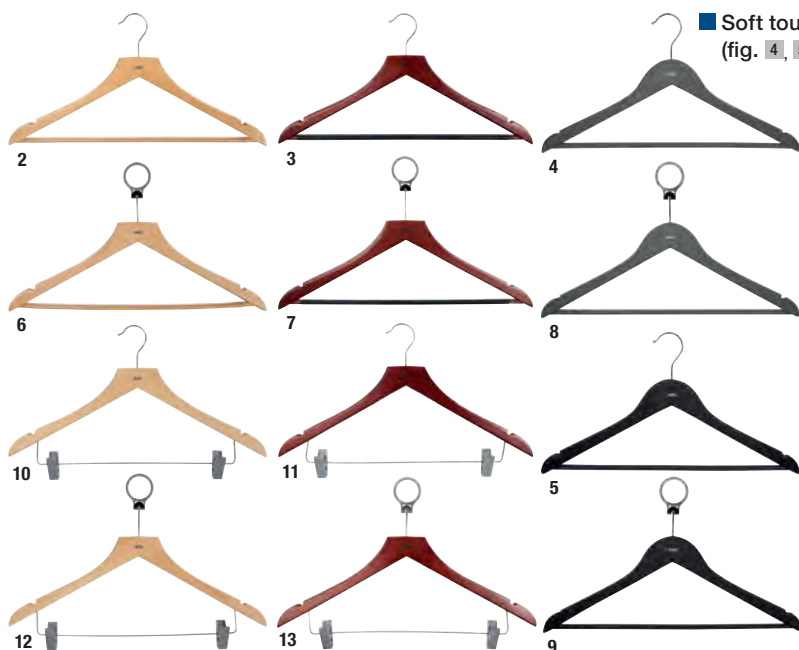

Minibar

Low-noise and well insulated thanks to state-of-the-art technology. With automatic defrost, rotary switch for temperature control and LED interior lighting. Delivery incl. 1 grid and 2 door inserts. Delivery without content. CFC-free. Door stop is changeable! Temperature adjustable from approx. 3 °C - 12 °C! 2 years warranty.

		1
WxHxD cm	38.4x52.2x41.2	40.1x55.4x45.3
Content l	26	36
Connected load	0.065 kW/220-240 V	0.065 kW/220-240 V
Efficiency class	D	D
Color	black	black
Weight kg	13.5	14.5
Ref.	10040281	10080281
Piece €	199,00	219,00

- Soft touch surface (fig. 4, 5, 8, 9)

Clothes hanger
from
119

Replacement ring, pack of 6
139