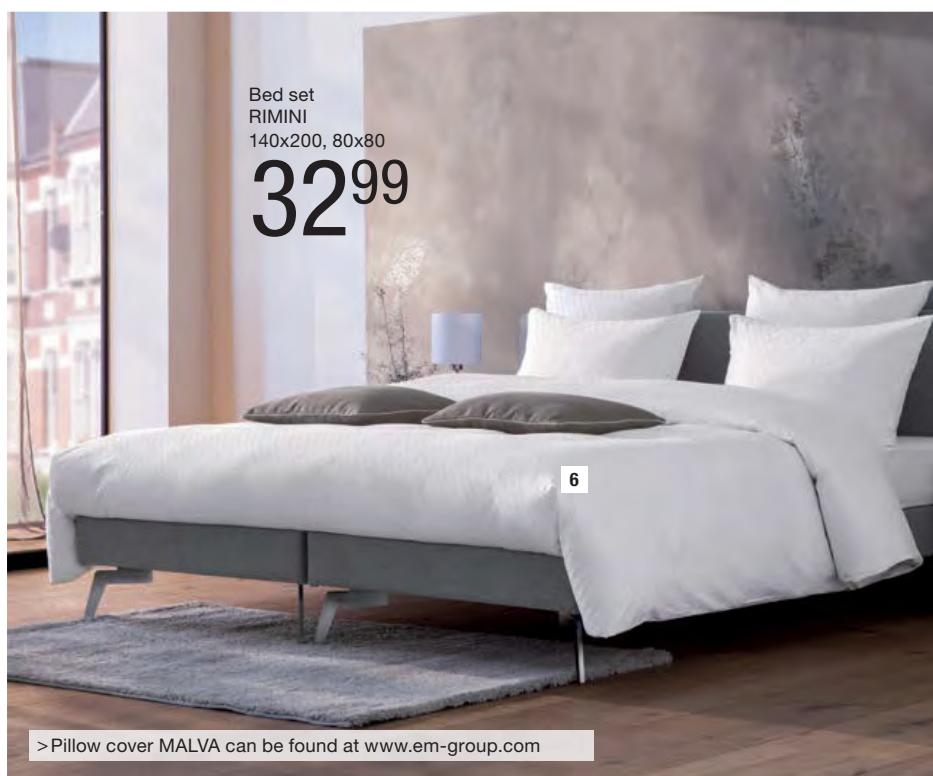

Top quality
at a great price

6 white

7 champagne

8 gold

Hotel closure with decorative dart RIMINI

> Pillow cover MALVA can be found at www.em-group.com

- High-quality damask
- No shrinking due to mercerization