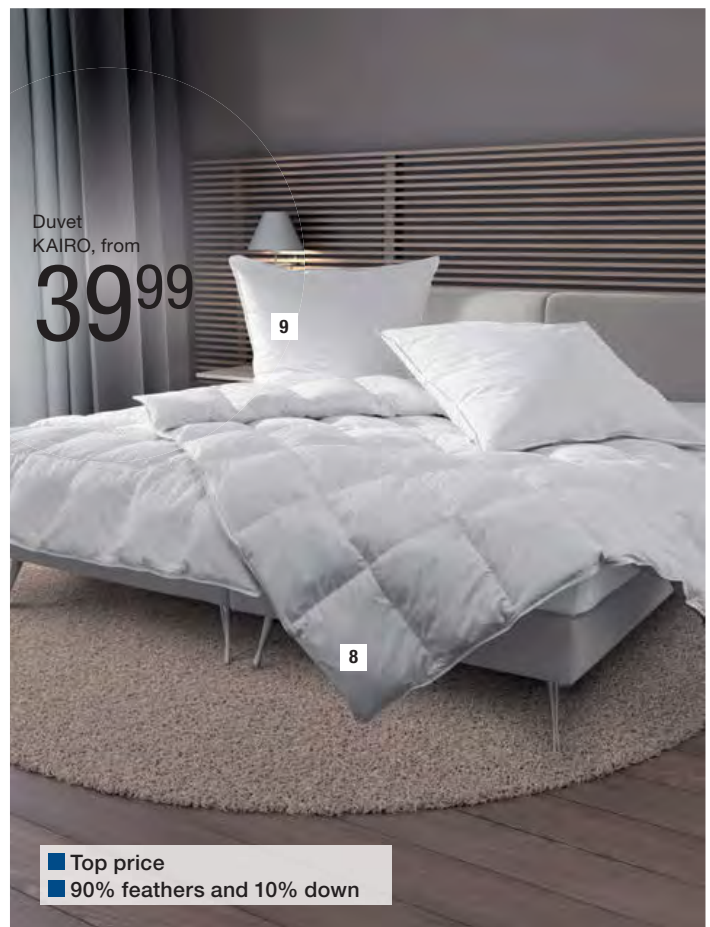

Classic feather bedding at an attractive price

Bedding KAIRO

Our feather bedding at a top price!

- Filling of half-white new feathers and down, class 1
- Classic feather bedding with tuck and quilting
- Pillow available in two qualities
- Passed cigarette glow test according to EN ISO 12952-1

Material: Filling duvet class 1: 90% half-white feathers, 10% half-white down.

Filling pillow Standard class 1. Quality: 100% half-white feathers.

Filling pillow Extra class 1. Quality: 90% half-white feathers, 10% half-white down.

Cover fabric: 100% cotton, white.

60 °C washable. Tumble drying possible, do not chlorinate.

	WxL cm	Filling in g	Ref.	Piece €		
8	Duvet	135x200	1200	10067190	39,99	
		155x220	1400	10067192	64,99	
Pillow Extra		40x80	500	10067196	12,99	
		60x80	750	10067197	17,99	
		80x80	1000	10067198	19,99	
Pillow Standard		40x80	500	10067206	9,99	
		60x80	750	10067207	12,99	
	9		80x80	1000	10067208	14,99