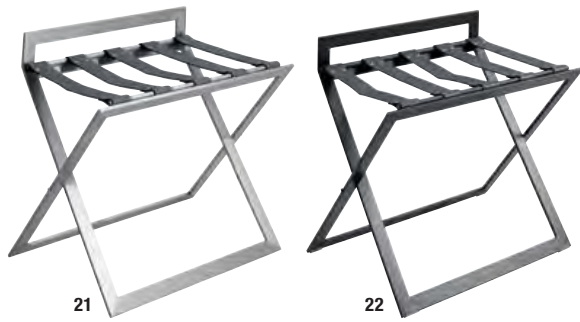

- Foldable
- Floor friendly
- With wall protection strip

21

22

Luggage stand BAGAGIO

Sturdy luggage stand with high quality stainless steel frame and riveted imitation leather straps. Foldable for space-saving storage. Max. load capacity 50 kg. With integrated wall protection strip and floor gliders.

Material: Stainless steel and imitation leather.

	WxHxD cm	Material	Ref.	Piece €
20	46.0x64.5x70.0	Stainless steel with brown leather straps	10006572	89,99
21		Stainless steel with anthracite leather straps	10006573	89,99
22		Anthracite powder-coated with anthracite leather straps	10006574	89,99