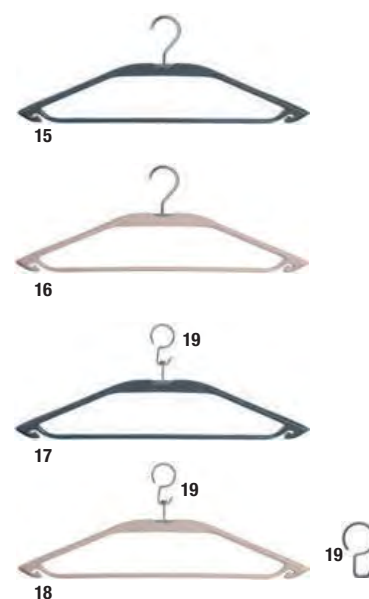

- Soft touch surface (fig. 4, 5, 8, 9)

Clothes hanger
from
119

Replacement ring, pack of 6
139

Clothes hanger

Available in different versions. The metal ring on the hangers with anti-theft device has a Ø of 38 mm.