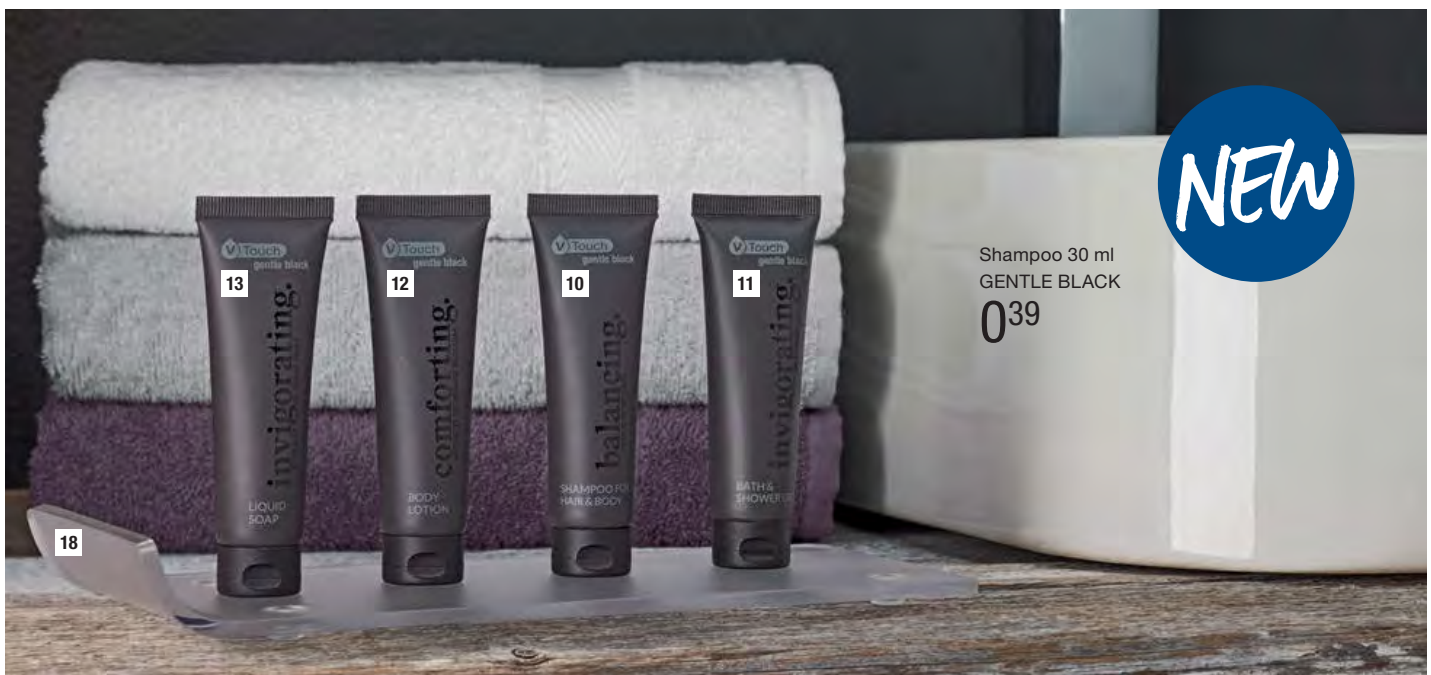

- Made in Europe
- Paraben free

Care series GENTLE BLACK

With its fresh, pleasant fragrance and high-quality ingredients, this unisex care series pampers your guests.

Dermatologically tested!

Fragrance: Lemon, bergamot, mint, jasmine, violet.

	Content ml	Ref.	Pcs./pack	Pack €	Piece €
10 Shampoo	30	30030656	200	78,00	0,39
11 Bath/Shower gel	30	30030657	200	78,00	0,39
12 Body lotion	30	30030655	200	84,00	0,42
13 Liquid soap	30	30030654	200	78,00	0,39