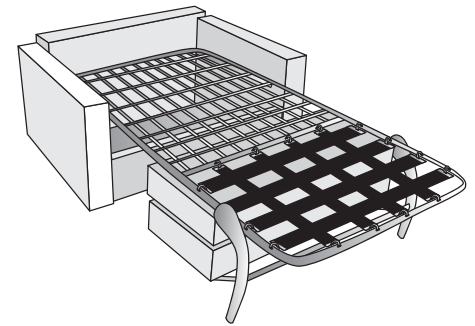

- Quick changing from armchair to extra bed
- Lying surface of 90x200 cm
- Mattress included

Chair-bed

- Matching color and fabric concept to the box spring beds
- Elegant and fast solution of a extra bed, by unfolding the armchair becomes a 90x200 cm extra bed
- Easy handling
- High-quality comfort foam mattress with a height of 11 cm is already integrated - a replacement mattress can be offered if desired at any time
- Durable folding mechanism & high-quality suspension
- Legs made of metal
- Dimension folded: Width 134 cm, height 85 cm and length 95 cm
- Dimension unfolded: Width 134 cm, height 58 cm and length 210 cm

	WxLxH cm	Cover fabric	Color	Ref.	Set €
8	134x95x85	Manhattan fabric	light grey	10001320	599,00
9			sand	10001319	599,00
10			chocolate	10001318	599,00
11			smoky blue	10001317	599,00
12		Manhattan imitation leather	dark brown	10001321	599,00