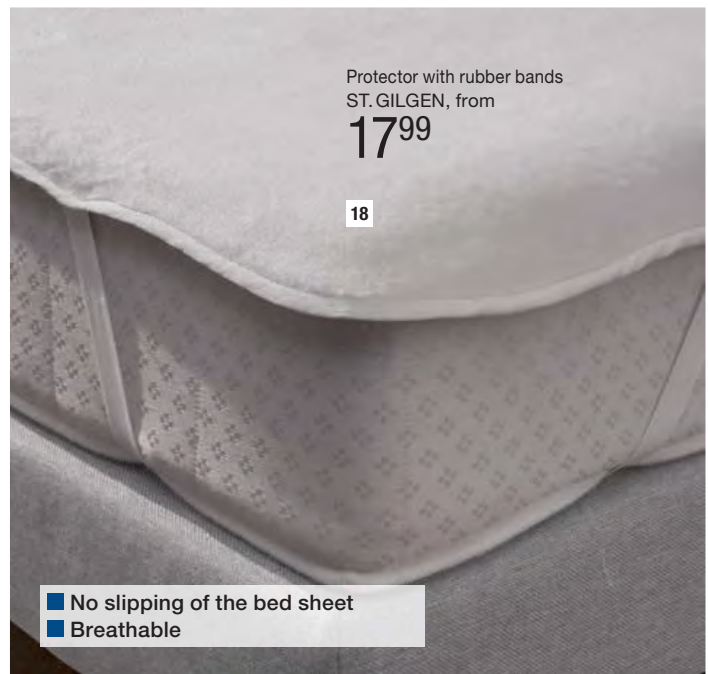

Protector with rubber bands ST. GILGEN, from **17⁹⁹**

- No slipping of the bed sheet
- Breathable

Mattress protector MATT A

- Waterproof protection
- Repellent against mites, bacteria, bedbugs and allergens
- Easy to put on with all-round elastic band

Material upper side: 100% PES silk jersey. Under side: 100% Polyurethane membrane. 95 °C washable.

	WxL cm	Ref.	Piece €
17 Fitted mattress protector	90x190	10028060	27,99
	90x200	10028061	27,99
	100x200	10028062	27,99
	140x200	10028063	29,99
	180x200	10028059	29,99

Mattress protector ST. GILGEN

- Made of skin-friendly twist Kalmuck
- Available as protector with rubber bands or fitted protector
- Protector with reinforcement and four rubber bands for fixation
- Fitted mattress protector made like a fitted sheet - no slipping

Material: 100% cotton. 95 °C washable.

	Color	WxL cm	Ref.	Piece €
18 Mattress protector with rubber bands	beige	90x190	10066026	17,99
		90x200	10066027	17,99
		100x200	10066028	17,99
		140x200	10066029	26,99
		160x200	10066030	29,99
		180x200	10066425	32,99
Fitted mattress protector	white	90x190	10086712	22,99
		90x200	10086713	22,99
		100x200	10086714	22,99
		140x200	10086715	29,99
		160x200	10086716	32,99
		180x200	10066426	34,99